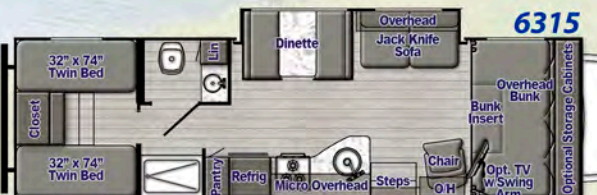

CONQUEST

CLASS C

The Perfect Fit For Your Family

Multi-Year Winner, RVIA Quality Circle Award

- A** Insulated rubber roof with "attic" space for A/C ducts
- B** Stiff, light welded square-tube aluminum frame
- C** A Z D E L Synthetic barrier can't absorb moisture; won't rot, mildew or delaminate like wood
- D** Insulated laminated floor system w/enclosed subfloor
- E** Steel **Cradle of Strength**® turns standard trusses into box-style "TUFF Trusses"