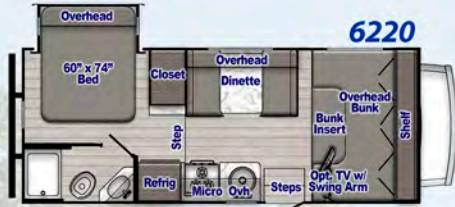

CONQUEST

CLASS C

The Perfect Fit For Your Family

Multi-Year Winner, RVIA Quality Circle Award

- **A** Insulated rubber roof with "attic" space for A/C ducts
- **B** Stiff, light welded square-tube aluminum frame
- **C** A Z D E L Synthetic barrier can't absorb moisture; won't rot, mildew or delaminate like wood
- **D** Insulated laminated floor system w/enclosed subfloor
- **E** Steel **Cradle of Strength**® turns standard trusses into box-style "TUFF Trusses"