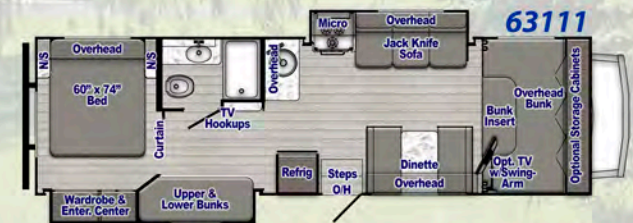

CONQUEST

CLASS C

The Perfect Fit For Your Family

Multi-Year Winner, RVIA Quality Circle Award

- A** Insulated rubber roof with "attic" space for A/C ducts
- B** Stiff, light welded square-tube aluminum frame
- C** A Z D E L Synthetic barrier can't absorb moisture; won't rot, mildew or delaminate like wood
- D** Insulated laminated floor system w/enclosed subfloor
- E** Steel **Cradle of Strength**® turns standard trusses into box-style "TUFF Trusses"