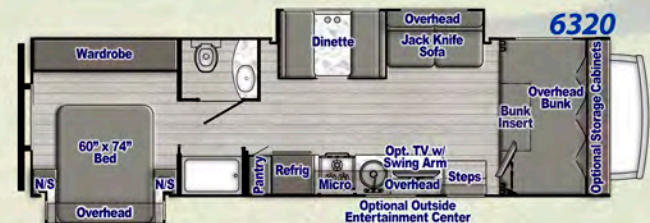

CONQUEST

CLASS C

The Perfect Fit For Your Family

Multi-Year Winner, RVIA Quality Circle Award

- A** Insulated rubber roof with "attic" space for A/C ducts
- B** Stiff, light welded square-tube aluminum frame
- C** A Z D E L Synthetic barrier can't absorb moisture; won't rot, mildew or delaminate like wood
- D** Insulated laminated floor system w/enclosed subfloor
- E** Steel **Cradle of Strength**® turns standard trusses into box-style "TUFF Trusses"