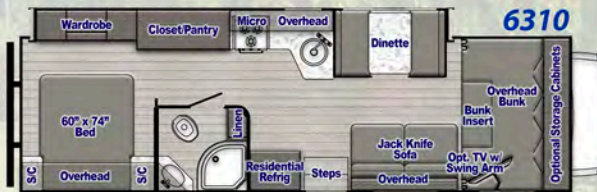

CONQUEST

CLASS C

The Perfect Fit For Your Family

Multi-Year Winner, RVIA Quality Circle Award

- **A** Insulated rubber roof with "attic" space for A/C ducts
- **B** Stiff, light welded square-tube aluminum frame
- **C** A Z D E L Synthetic barrier can't absorb moisture; won't rot, mildew or delaminate like wood
- **D** Insulated laminated floor system w/enclosed subfloor
- **E** Steel **Cradle of Strength**® turns standard trusses into box-style "TUFF Trusses"