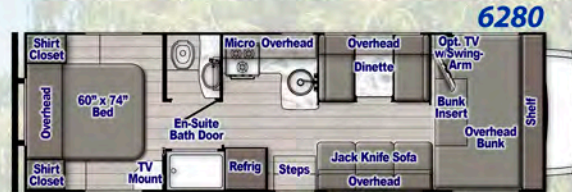

CONQUEST

CLASS C

The Perfect Fit For Your Family

Multi-Year Winner, RVIA Quality Circle Award

- **A** Insulated rubber roof with "attic" space for A/C ducts
- **B** Stiff, light welded square-tube aluminum frame
- **C** A Z D E L Synthetic barrier can't absorb moisture; won't rot, mildew or delaminate like wood
- **D** Insulated laminated floor system w/enclosed subfloor
- **E** Steel **Cradle of Strength**® turns standard trusses into box-style "TUFF Trusses"