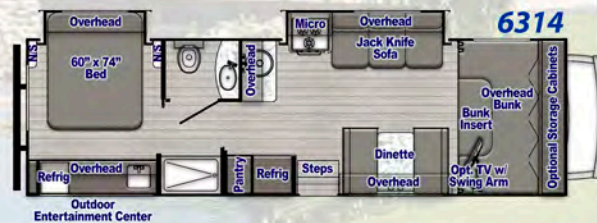

CONQUEST

CLASS C

The Perfect Fit For Your Family

Multi-Year Winner, RVIA Quality Circle Award

- **A** Insulated rubber roof with "attic" space for A/C ducts
- **B** Stiff, light welded square-tube aluminum frame
- **C** A Z D E L Synthetic barrier can't absorb moisture; won't rot, mildew or delaminate like wood
- **D** Insulated laminated floor system w/enclosed subfloor
- **E** Steel **Cradle of Strength**® turns standard trusses into box-style "TUFF Trusses"