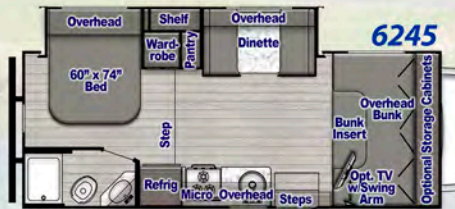

CONQUEST

CLASS C

The Perfect Fit For Your Family

Multi-Year Winner, RVIA Quality Circle Award

- **A** Insulated rubber roof with "attic" space for A/C ducts
- **B** Stiff, light welded square-tube aluminum frame
- **C** A Z D E L Synthetic barrier can't absorb moisture; won't rot, mildew or delaminate like wood
- **D** Insulated laminated floor system w/enclosed subfloor
- **E** Steel **Cradle of Strength**® turns standard trusses into box-style "TUFF Trusses"