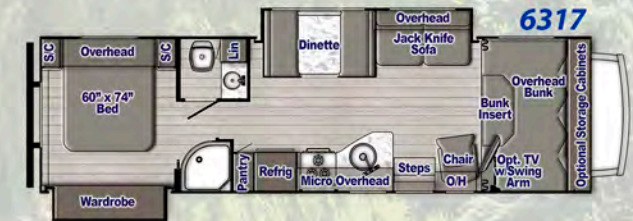

CONQUEST

CLASS C

The Perfect Fit For Your Family

Multi-Year Winner, RVIA Quality Circle Award

- A** Insulated rubber roof with "attic" space for A/C ducts
- B** Stiff, light welded square-tube aluminum frame
- C** A Z D E L Synthetic barrier can't absorb moisture; won't rot, mildew or delaminate like wood
- D** Insulated laminated floor system w/enclosed subfloor
- E** Steel **Cradle of Strength**® turns standard trusses into box-style "TUFF Trusses"