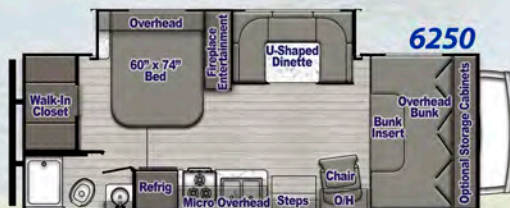

CONQUEST

CLASS C

The Perfect Fit For Your Family

Multi-Year Winner, RVIA Quality Circle Award

- **A** Insulated rubber roof with "attic" space for A/C ducts
- **B** Stiff, light welded square-tube aluminum frame
- **C** A Z D E L Synthetic barrier can't absorb moisture; won't rot, mildew or delaminate like wood
- **D** Insulated laminated floor system w/enclosed subfloor
- **E** Steel **Cradle of Strength**® turns standard trusses into box-style "TUFF Trusses"