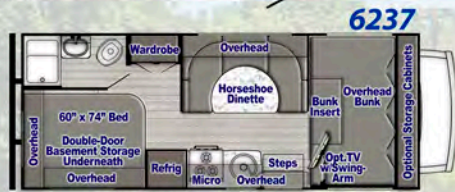

CONQUEST

CLASS C

The Perfect Fit For Your Family

Multi-Year Winner, RVIA Quality Circle Award

- **A** Insulated rubber roof with "attic" space for A/C ducts
- **B** Stiff, light welded square-tube aluminum frame
- **C** A Z D E L Synthetic barrier can't absorb moisture; won't rot, mildew or delaminate like wood
- **D** Insulated laminated floor system w/enclosed subfloor
- **E** Steel **Cradle of Strength**® turns standard trusses into box-style "TUFF Trusses"