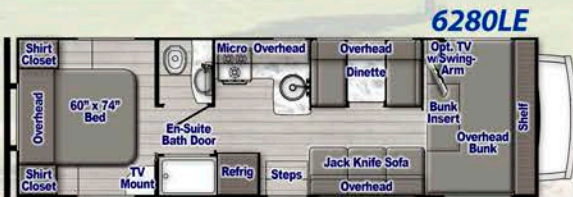

LE Series Specifications

Model	6200LE	6220LE	6237LE	6280LE
Length	21'6"	24'0"	24'0"	30'0"
Height (w/AC)	11'3"	11'3"	11'3"	11'3"
Interior Height	7'0"	7'1"	7'0"	6'11"
Width	100"	100"	100"	100"
GVWR (lbs)	12,500	12,500	12,500	12,500
Fresh Water (gal)	38	38	31	31
Grey Tank (gal)	38	38	31	38
Black Tank (gal)	24	24	31	31
Furnace (BTU)	18,000	18,000	25,000	25,000
Water Heater	Tankless	Tankless	Tankless	Tankless
LP Capacity	42 lbs	42 lbs	42 lbs	42 lbs

LE Series Luxury Package (incl., req.)

- 4.0 kW Enclosed Generator
- Electric Awning w/LED Lights
- 13,500 BTU Ducted Roof Air Conditioner
- AM/FM Radio w/Built-In Monitor & Back-Up Camera
- High Gloss White Fiberglass Sidewalls w/Azdel Substrate
- Upgraded LED Lighting inside & out
- Acrylic Grab Handle at Entry Door
- Tempered Glass Range Cover
- Friction Hinge Entry Door w/Shade
- Designer Graphics
- Ceiling Light Switch at Entry Door
- Vinyl Flooring throughout
- IRD Dual Battery Charging System
- Emergency Start Switch
- Deluxe Comfort Mattress
- Stainless Wheel Liners
- Outside Hot & Cold Shower
- Black Tank Flush