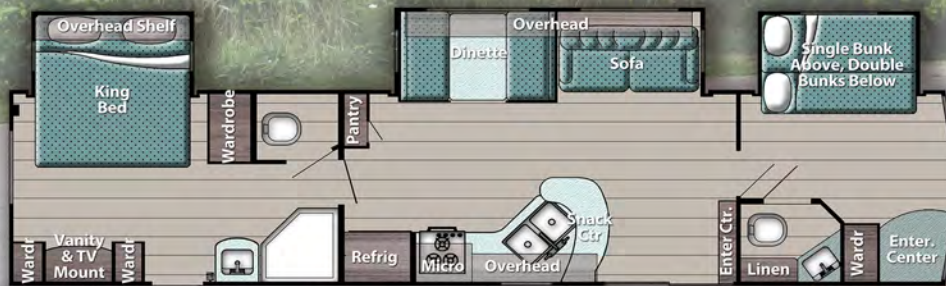

Destination Series

The Adventure of Life Needs a Destination

34FLS

33DBDB

40DEN

406FLR

408TBS

Destination Series

Standard Features

Interior

Standard Interior and Cabinets
Vinyl Flooring throughout
Laminated Countertops throughout
Kitchen Sink
Folding Curtain for Patio Door
Picture Window in Dining Area
Overhead Storage in Dining Area
Overhead Storage in Slide-Out

Standard Features (continued)

Bath

Foot-Flush Toilet
Shower Curtain
Power Bath Vent
Medicine Cabinet w/Mirror
Skylight

Furnishings

Wall Mirror (Some models)
U-Shaped Dinette
44" Slide for Dinette
Dinette Table w/4 Chairs (40DEN and 406FLR)
Jack Knife Sofa
Barrel Chair (As shown in floor plans)
60" x 74" Queen Bed w/Bedsread
Flip-Up Bed Platform w/Under-Bed Storage
(2) Bunk Mattresses (As shown in floor plans)
Tri-Fold Hide-A-Bed (1 in 40DEN, 2 in 406FLR)
(2) Bar Stools (408TBS)