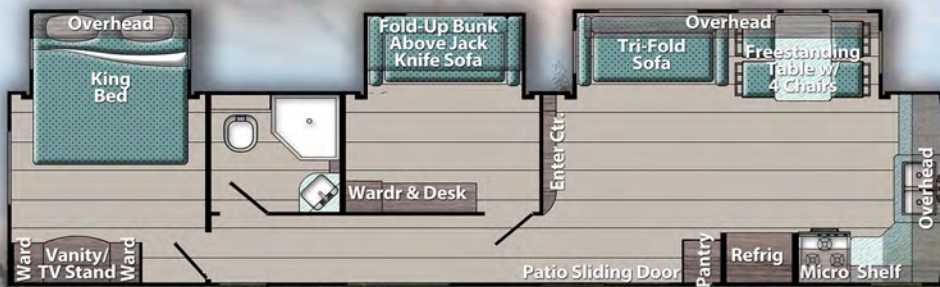

Destination Series

The Adventure of Life Needs a Destination

34FLS

33DBDB

40DEN

406FLR

408TBS

Destination Series

Standard Features

Interior

Standard Interior and Cabinets
Vinyl Flooring throughout
Laminated Countertops throughout
Kitchen Sink
Folding Curtain for Patio Door
Picture Window in Dining Area
Overhead Storage in Dining Area
Overhead Storage in Slide-Out

Standard Features (continued)

Bath

Foot-Flush Toilet
Shower Curtain
Power Bath Vent
Medicine Cabinet w/Mirror
Skylight

Furnishings

Wall Mirror (Some models)
U-Shaped Dinette
44" Slide for Dinette
Dinette Table w/4 Chairs (40DEN and 406FLR)
Jack Knife Sofa
Barrel Chair (As shown in floor plans)
60" x 74" Queen Bed w/Bedsread
Flip-Up Bed Platform w/Under-Bed Storage
(2) Bunk Mattresses (As shown in floor plans)
Tri-Fold Hide-A-Bed (1 in 40DEN, 2 in 406FLR)
(2) Bar Stools (408TBS)