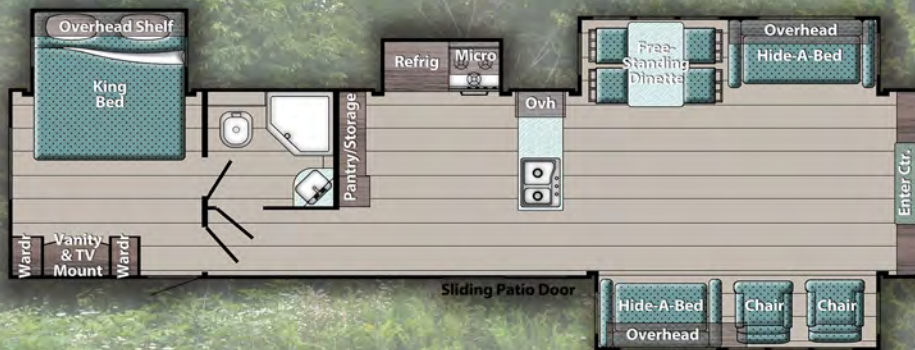

Destination Series

The Adventure of Life Needs a Destination

34FLS

33DBDB

40DEN

406FLR

408TBS

Destination Series

Standard Features

Interior

Standard Interior and Cabinets
Vinyl Flooring throughout
Laminated Countertops throughout
Kitchen Sink
Folding Curtain for Patio Door
Picture Window in Dining Area
Overhead Storage in Dining Area
Overhead Storage in Slide-Out

Standard Features (continued)

Bath

Foot-Flush Toilet
Shower Curtain
Power Bath Vent
Medicine Cabinet w/Mirror
Skylight

Furnishings

Wall Mirror (Some models)
U-Shaped Dinette
44" Slide for Dinette
Dinette Table w/4 Chairs (40DEN and 406FLR)
Jack Knife Sofa
Barrel Chair (As shown in floor plans)
60" x 74" Queen Bed w/Bedsread
Flip-Up Bed Platform w/Under-Bed Storage
(2) Bunk Mattresses (As shown in floor plans)
Tri-Fold Hide-A-Bed (1 in 40DEN, 2 in 406FLR)
(2) Bar Stools (408TBS)