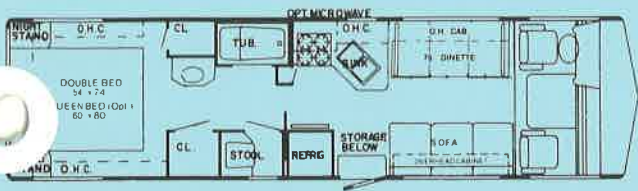

1989

Sun Sport

Model 8242-SP (Frt. Opt.: E; Rear Opt.: 1)

Model 8270-SP (Frt. Opt.: A,B,C; Rear Opt.: 1)

Model 8272-SP (Frt. Opt.: A,B,C; Rear Opt.: 2,3,4)

Model 8280-SP (Frt. Opt.: B; Rear Opt.: 1)

Model 8300-SP (Frt. Opt.: A,B,C; Rear Opt.: 2,3,4)

Model 8301-SP

Model 8321-SP (Frt. Opt.: A,B,C; Rear Opt.: 2,3,5)

by Gulf Stream Coach

Model 8340-SP (Rear Opt.: 2,3,4)

Floorplan Options - Front

Floorplan Options - Rear

See reverse side for Standard Specifications

Sun Sport

by Gulf Stream Coach

Standard Specifications

The following items are standard on Sun Sport models:

Interior and Decor

- Self-Edged and Radius-Cornered Countertops
- Custom Padded Dash W/Illuminated Gauges
- Windshield Privacy Drape
- Deluxe Furniture
- 3-Way Driver & Passenger Seats
- Deluxe Carpet W/Pad
- Deluxe Door & Window Drapes
- Coordinated Bedspreads & Shams
- Oak-Framed Decorator Mirror
- Generous Overhead Storage