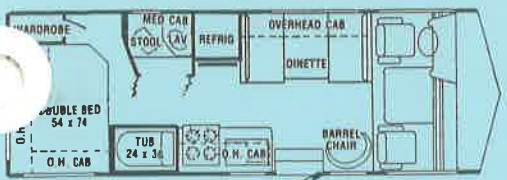

1989

Sun Sport

Model 8242-SP (Frt. Opt.: E; Rear Opt.: 1)

Model 8270-SP (Frt. Opt.: A,B,C; Rear Opt.: 1)

Model 8272-SP (Frt. Opt.: A,B,C; Rear Opt.: 2,3,4)

Model 8280-SP (Frt. Opt.: B; Rear Opt.: 1)

Model 8300-SP (Frt. Opt.: A,B,C; Rear Opt.: 2,3,4)

Model 8301-SP

Model 8321-SP (Frt. Opt.: A,B,C; Rear Opt.: 2,3,5)

by Gulf Stream Coach

Model 8340-SP (Rear Opt.: 2,3,4)

Floorplan Options - Front

Floorplan Options - Rear

See reverse side for Standard Specifications

Sun Sport

by Gulf Stream Coach

Standard Specifications

The following items are standard on Sun Sport models:

Interior and Decor

- Self-Edged and Radius-Cornered Countertops
- Custom Padded Dash W/Illuminated Gauges
- Windshield Privacy Drape
- Deluxe Furniture
- 3-Way Driver & Passenger Seats
- Deluxe Carpet W/Pad
- Deluxe Door & Window Drapes
- Coordinated Bedspreads & Shams
- Oak-Framed Decorator Mirror
- Generous Overhead Storage

Bath and Water

- Dual Holding Tanks - Approx. 50 Gal.
- Fresh Water Tank - Approx. 50 Gal.
- Demand Water System
- City Water Hook-Up
- Double Stainless Steel Sink
- Tub/Shower Combination - Most Models
- Marine Toilet
- Gravity Drains on Fresh Water Lines
- Outside Fresh Water Tank Drain