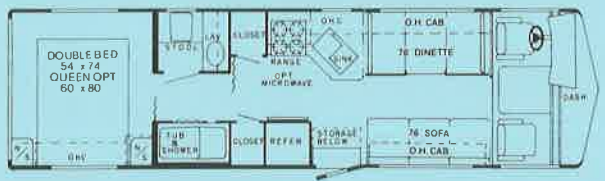

1989

Sun Sport

Model 8242-SP (Frt. Opt.: E; Rear Opt.: 1)

Model 8270-SP (Frt. Opt.: A,B,C; Rear Opt.: 1)

Model 8272-SP (Frt. Opt.: A,B,C; Rear Opt.: 2,3,4)

Model 8280-SP (Frt. Opt.: B; Rear Opt.: 1)

Model 8300-SP (Frt. Opt.: A,B,C; Rear Opt.: 2,3,4)

Model 8301-SP

Model 8321-SP (Frt. Opt.: A,B,C; Rear Opt.: 2,3,5)

by Gulf Stream Coach

Model 8340-SP (Rear Opt.: 2,3,4)

Floorplan Options - Front

Floorplan Options - Rear

See reverse side for Standard Specifications