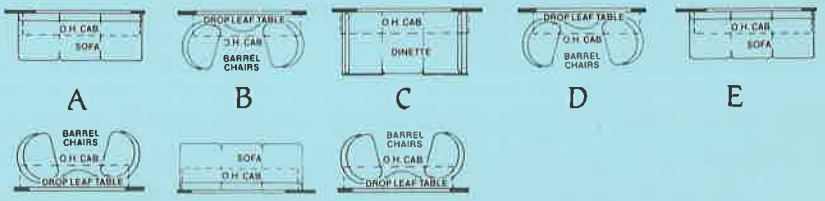

Model 8301-SP

Model 8321-SP (Frt. Opt.: A,B,C; Rear Opt.: 2,3,5)

by Gulf Stream Coach

Model 8340-SP (Rear Opt.: 2,3,4)

Floorplan Options - Front

Floorplan Options - Rear

See reverse side for Standard Specifications

Sun Sport

by Gulf Stream Coach

Standard Specifications

The following items are standard on Sun Sport models:

Interior and Decor

- Self-Edged and Radius-Cornered Countertops
- Custom Padded Dash W/Illuminated Gauges
- Windshield Privacy Drape
- Deluxe Furniture
- 3-Way Driver & Passenger Seats
- Deluxe Carpet W/Pad
- Deluxe Door & Window Drapes
- Coordinated Bedspreads & Shams
- Oak-Framed Decorator Mirror
- Generous Overhead Storage