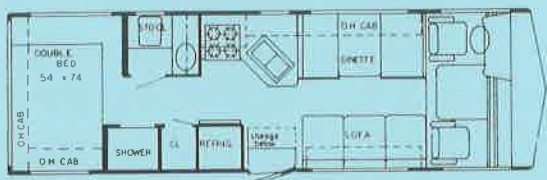

1989

Sun Sport

Model 8242-SP (Frt. Opt.: E; Rear Opt.: 1)

Model 8270-SP (Frt. Opt.: A,B,C; Rear Opt.: 1)

Model 8272-SP (Frt. Opt.: A,B,C; Rear Opt.: 2,3,4)

Model 8280-SP (Frt. Opt.: B; Rear Opt.: 1)

Model 8300-SP (Frt. Opt.: A,B,C; Rear Opt.: 2,3,4)

Model 8301-SP

Model 8321-SP (Frt. Opt.: A,B,C; Rear Opt.: 2,3,5)

by Gulf Stream Coach

Model 8340-SP (Rear Opt.: 2,3,4)

Floorplan Options - Front

Floorplan Options - Rear

See reverse side for Standard Specifications