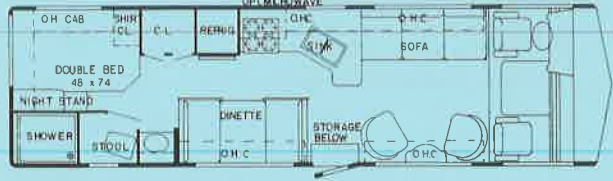

1989

Sun Sport

Model 8242-SP (Frt. Opt.: E; Rear Opt.: 1)

Model 8270-SP (Frt. Opt.: A,B,C; Rear Opt.: 1)

Model 8272-SP (Frt. Opt.: A,B,C; Rear Opt.: 2,3,4)

Model 8280-SP (Frt. Opt.: B; Rear Opt.: 1)

Model 8300-SP (Frt. Opt.: A,B,C; Rear Opt.: 2,3,4)

Model 8301-SP

Model 8321-SP (Frt. Opt.: A,B,C; Rear Opt.: 2,3,5)

by Gulf Stream Coach

Model 8340-SP (Rear Opt.: 2,3,4)

Floorplan Options - Front

Floorplan Options - Rear

See reverse side for Standard Specifications

Sun Sport

by Gulf Stream Coach

Standard Specifications

The following items are standard on Sun Sport models:

Interior and Decor

- Self-Edged and Radius-Cornered Countertops
- Custom Padded Dash W/Illuminated Gauges
- Windshield Privacy Drape
- Deluxe Furniture
- 3-Way Driver & Passenger Seats
- Deluxe Carpet W/Pad
- Deluxe Door & Window Drapes
- Coordinated Bedspreads & Shams
- Oak-Framed Decorator Mirror
- Generous Overhead Storage