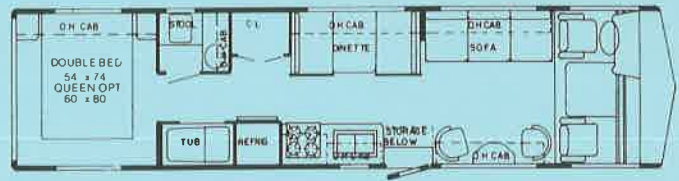

1989

Sun Sport

Model 8242-SP (Frt. Opt.: E; Rear Opt.: 1)

Model 8270-SP (Frt. Opt.: A,B,C; Rear Opt.: 1)

Model 8272-SP (Frt. Opt.: A,B,C; Rear Opt.: 2,3,4)

Model 8280-SP (Frt. Opt.: B; Rear Opt.: 1)

Model 8300-SP (Frt. Opt.: A,B,C; Rear Opt.: 2,3,4)

Model 8301-SP

Model 8321-SP (Frt. Opt.: A,B,C; Rear Opt.: 2,3,5)

by Gulf Stream Coach

Model 8340-SP (Rear Opt.: 2,3,4)

Floorplan Options - Front

Floorplan Options - Rear

See reverse side for Standard Specifications