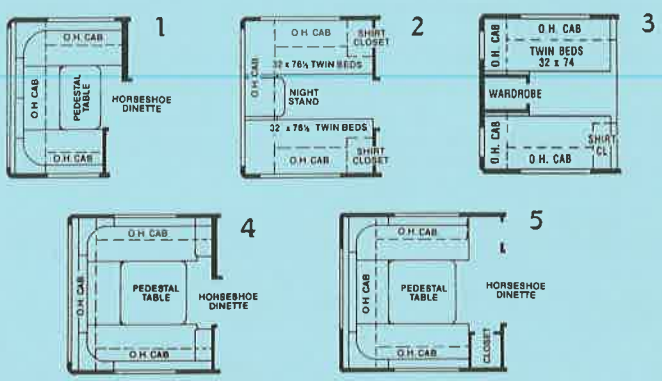

Model 8301-SP

Model 8321-SP (Frt. Opt.: A,B,C; Rear Opt.: 2,3,5)

by Gulf Stream Coach

Model 8340-SP (Rear Opt.: 2,3,4)

Floorplan Options - Front

Floorplan Options - Rear

See reverse side for Standard Specifications

Sun Sport

by Gulf Stream Coach

Standard Specifications

The following items are standard on Sun Sport models:

Interior and Decor

- Self-Edged and Radius-Cornered Countertops
- Custom Padded Dash W/Illuminated Gauges
- Windshield Privacy Drape
- Deluxe Furniture
- 3-Way Driver & Passenger Seats
- Deluxe Carpet W/Pad
- Deluxe Door & Window Drapes
- Coordinated Bedspreads & Shams
- Oak-Framed Decorator Mirror
- Generous Overhead Storage

Exterior and Construction

- Tubular Steel Cage Construction (16 Gauge, 1½" x 1")
- Tubular Steel Perimeter-Type Floor
- Laminated Floors W/Metal Underbelly
- Supplemental Steel Chassis Reinforcement
- One-Piece Aluminum Roof
- Outriggers Welded to Main Frame Rails and Bolted to Floor
- R 5.0 1" Block Foam Insulation in Floor, Walls & Roof
- Fully-Welded Steel Firewall
- Sealed Perimeter and Engine Compartment
- .040" Fiberglass Siding
- Panoramic Windshield
- Tinted Windshield & Windows
- Aerodynamic Exterior
- Color-Coordinated Exterior Graphics
- Generous Exterior Storage
- Deluxe Outside Mirrors