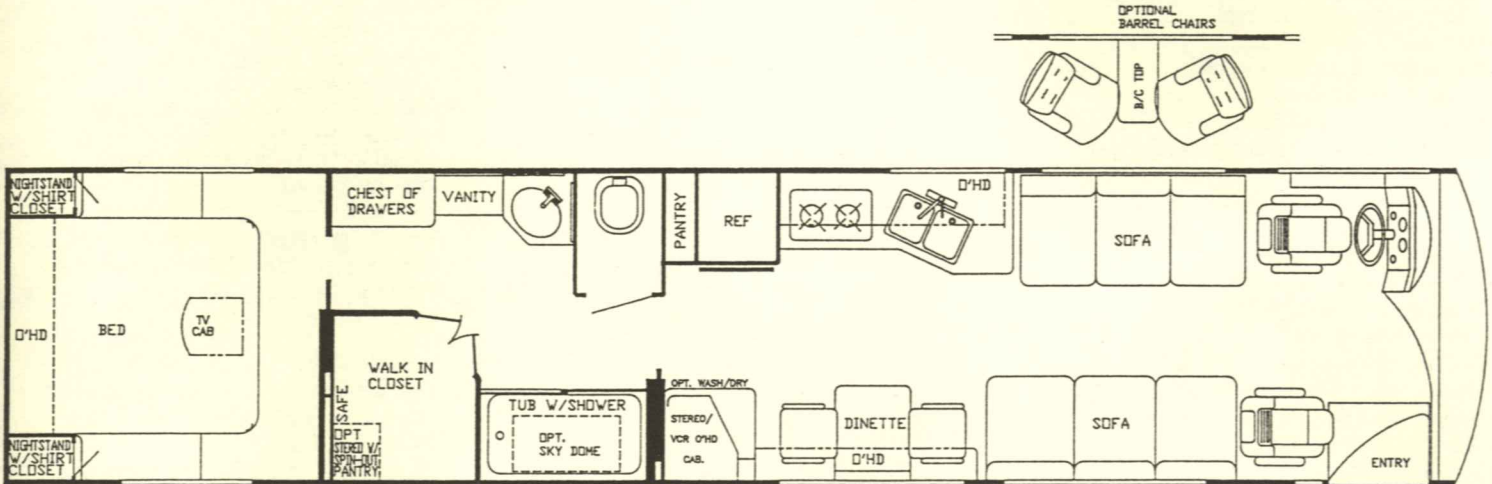

TourMaster

BY GULF STREAM®

Model 8400