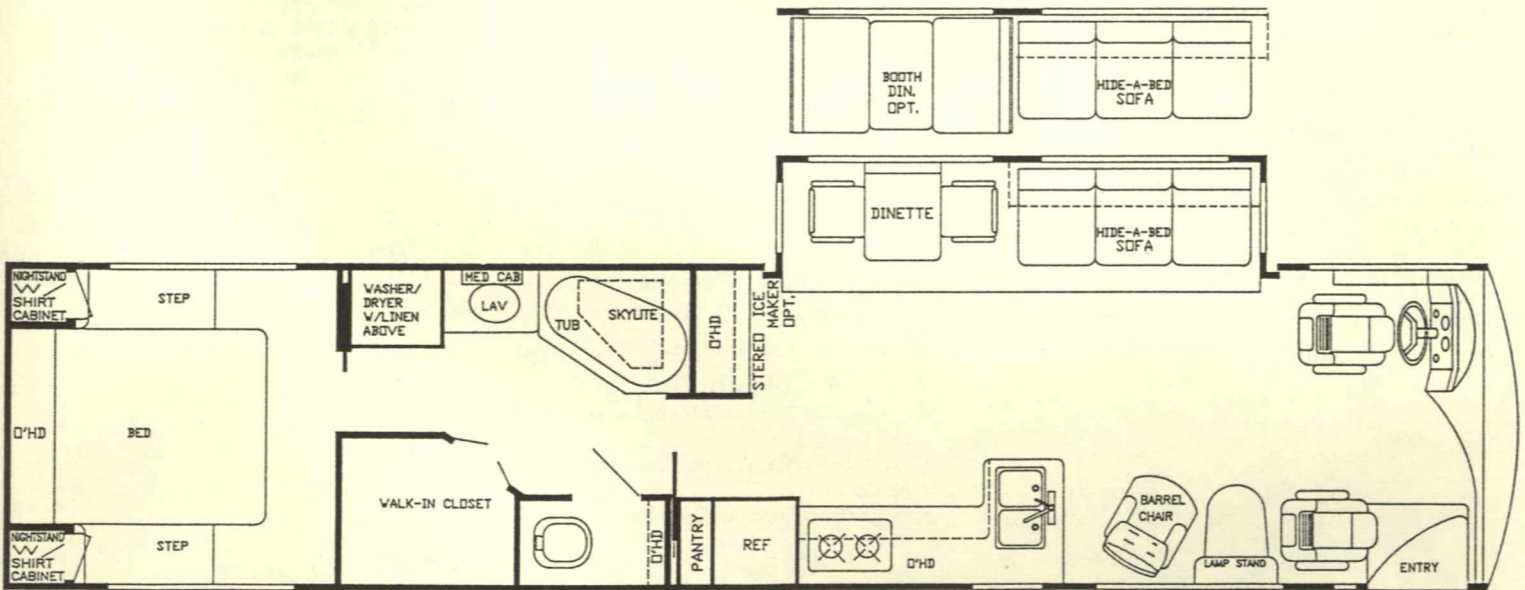

The bath of the new Tour Master is befitting of a motorhome of this caliber. You'll be impressed with the huge walk-in residential style shower, the large mirrored medicine cabinet, and the beautiful vanity which combined with the linen cabinet offer an abundance of storage space.

TourMaster

BY GULF STREAM®

Model 8400

Opt. U-Dinette/J-Sofa

Model 8403 (Glide-Out Dropped-Floor Expando)

TourMaster

BY GULF STREAM®

Standard Specifications