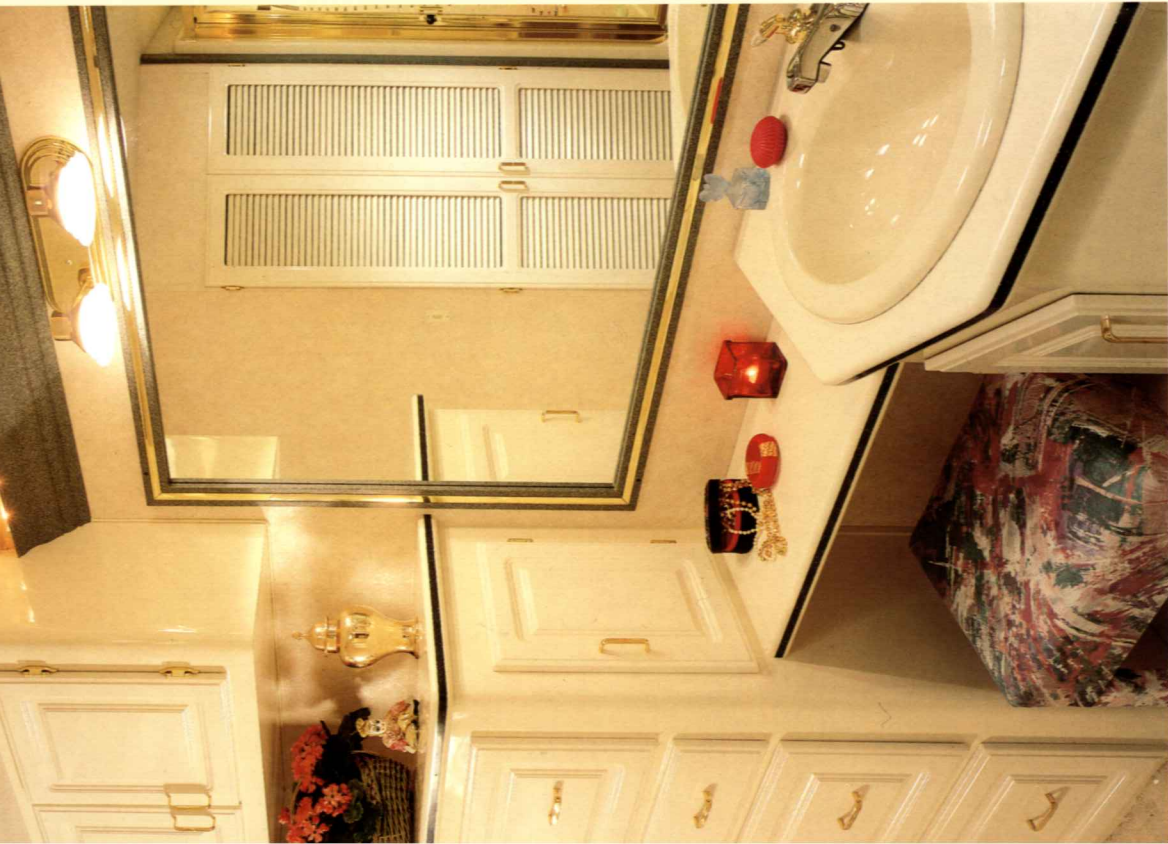

The bath of the new Tour Master is befitting of a motorhome of this caliber. You'll be impressed with the huge walk-in residential style shower, the large mirrored medicine cabinet, and the beautiful vanity which combined with the linen cabinet offer an abundance of storage space.

The skydome above the shower floods the bath with natural light, lending to the feeling of openness in this spectacular bath, offering all the amenities of home and more.

You'll love the beautiful, inviting bedroom of the new Tour Master. The warm custom cabinetry that surrounds this large bedroom offers your very own peaceful retreat from the world. The large mirrored wardrobe, and other storage cabinets are accented with sophisticated window treatments and vista lighting that creates an atmosphere fit for a king.

"CONV ERS I O N"

This roomy Tour Master bath, with its sculpted mirrored vanity area, is perfect when preparing for those special occasions. Countertop and storage space abound, including the large built-in dresser. Another popular feature is the roomy full-size residential shower/tub combo.