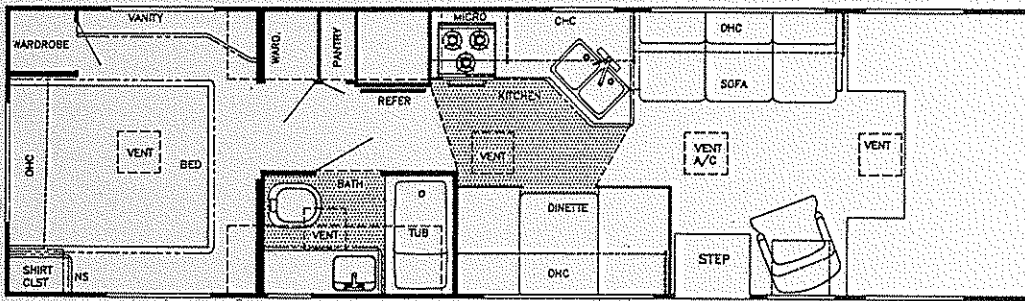

WIDE-BODYS

Model 6301 (Twin Beds, or Bunks Opt.)

Model 6310 (Twin Beds, or Bunks Opt.)

Model 6311 (Twin Beds, or Bunks Opt.)

OPTIONS

Twin Beds (Nightstand)

Twin Beds (Wardrobe)

Bunk Beds

Limited Edition Mini-Home

By GULF STREAM®

Standard Specifications

Interior and Decor

- Approx. 6'-5" Interior Height (Most Models)
- Stile Constructed Cabinetry
- Natural Oak Frame Raised Panel Cabinet Doors
- Privacy Curtain Cab
- Deluxe Carpet w/Pad Throughout
- Generous Overhead Storage
- 3-Way Driver & Passenger Seat
- Coordinated Bedspreads & Shams
- Decorator Curtains & Shades w/Valances
- Brass Accent Trim on Overhead Doors
- Queen Size Bed, Cab-Over
- Power Vent in Commode
- Tile Tub Surround
- Mini Blinds Kitchen & Bath
- Hide-A-Bed Sofa (6273 & 6311)
- Hydraulic-Operated Glide Out Room (6273 & 6311)