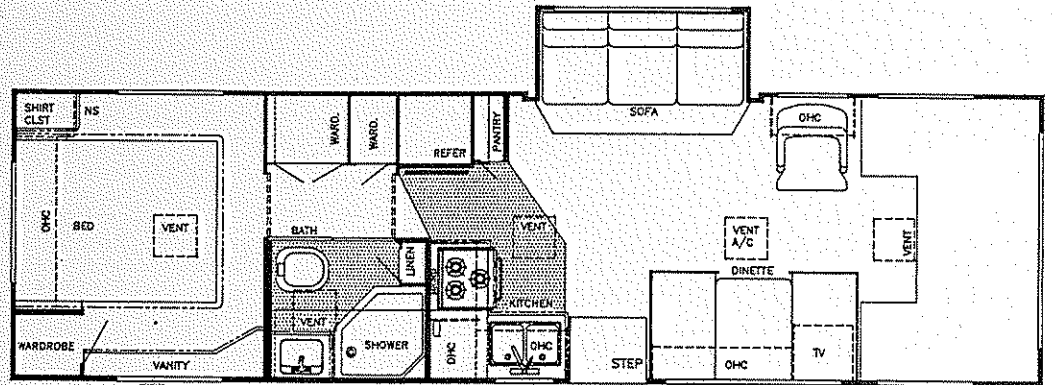

WIDE-BODYS

Model 6301 (Twin Beds, or Bunks Opt.)

Model 6310 (Twin Beds, or Bunks Opt.)

Model 6311 (Twin Beds, or Bunks Opt.)

OPTIONS

Twin Beds (Nightstand)

Twin Beds (Wardrobe)

Bunk Beds

Limited Edition Mini-Home

By GULF STREAM®

Standard Specifications

Interior and Decor

- Approx. 6'-5" Interior Height (Most Models)
- Stile Constructed Cabinetry
- Natural Oak Frame Raised Panel Cabinet Doors
- Privacy Curtain Cab
- Deluxe Carpet w/Pad Throughout
- Generous Overhead Storage
- 3-Way Driver & Passenger Seat
- Coordinated Bedspreads & Shams
- Decorator Curtains & Shades w/Valances
- Brass Accent Trim on Overhead Doors
- Queen Size Bed, Cab-Over
- Power Vent in Commode
- Tile Tub Surround
- Mini Blinds Kitchen & Bath
- Hide-A-Bed Sofa (6273 & 6311)
- Hydraulic-Operated Glide Out Room (6273 & 6311)

Your Dealer:

MODEL	Chassis	Wheel Base	GVWR	*Length	*Height (w/A/C)	*Black	*Gray	*Fresh	*Basement Storage
6211	Ford 460	138	10,500	22' - 4"	10' - 9"	25	20	32	N/A
6272	Ford 460	186	12,500	28' - 3"	11' - 2"	46	39	47	66.3 cu. ft.
6273	Ford 460	186	12,500	28' - 0"	11' - 2"	46	46	40	44.3 cu. ft.
6293	Ford 460	208	12,500	29' - 4"	11' - 2"	39	39	39	90.4 cu. ft.
6294	Ford 460	212	12,500	30' - 1"	11' - 2"	39	39	47	90.8 cu. ft.
6300	Ford 460	212	12,500	30' - 4"	11' - 2"	39	39	47	90.3 cu. ft.
6301	Ford 460	212	12,500	30' - 8"	11' - 2"	46	39	47	86.3 cu. ft.
6310	Ford 460	194+41" Tag	15,000	31' - 9"	11' - 2"	39	39	47	72.5 cu. ft.
6311	Ford 460	202+41" Tag	15,000	32' - 5"	11' - 2"	46	39	34	54.1 cu. ft.