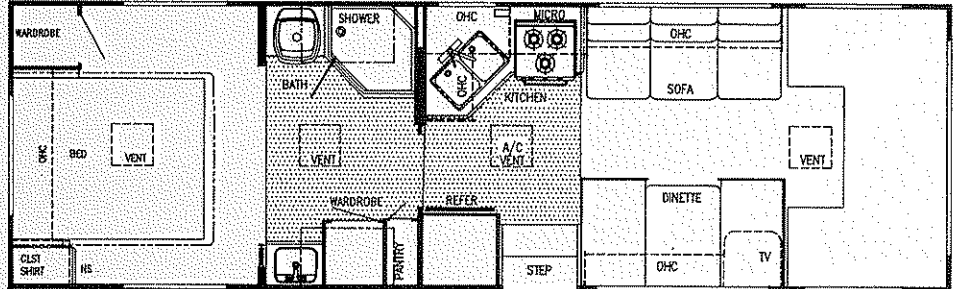

WIDE-BODYS

Model 6301 (Twin Beds, or Bunks Opt.)

Model 6310 (Twin Beds, or Bunks Opt.)

Model 6311 (Twin Beds, or Bunks Opt.)

OPTIONS

Twin Beds (Nightstand)

Twin Beds (Wardrobe)

Bunk Beds

Limited Edition Mini-Home

By GULF STREAM®

Standard Specifications

Interior and Decor

- Approx. 6'-5" Interior Height (Most Models)
- Stile Constructed Cabinetry
- Natural Oak Frame Raised Panel Cabinet Doors
- Privacy Curtain Cab
- Deluxe Carpet w/Pad Throughout
- Generous Overhead Storage
- 3-Way Driver & Passenger Seat
- Coordinated Bedspreads & Shams
- Decorator Curtains & Shades w/Valances
- Brass Accent Trim on Overhead Doors
- Queen Size Bed, Cab-Over
- Power Vent in Commode
- Tile Tub Surround
- Mini Blinds Kitchen & Bath
- Hide-A-Bed Sofa (6273 & 6311)
- Hydraulic-Operated Glide Out Room (6273 & 6311)