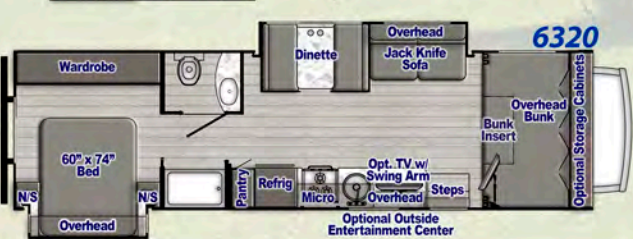

## The Perfect Fit For Your Family

Multi-Year Winner, RVIA Quality Circle Award

- A** Insulated rubber roof with "attic" space for A/C ducts
- B** Stiff, light welded square-tube aluminum frame
- C** A Z D E L Synthetic barrier can't absorb moisture; won't rot, mildew or delaminate like wood
- D** Insulated laminated floor system w/enclosed subfloor
- E** Steel **Cradle of Strength**® turns standard trusses into box-style "TUFF Trusses"