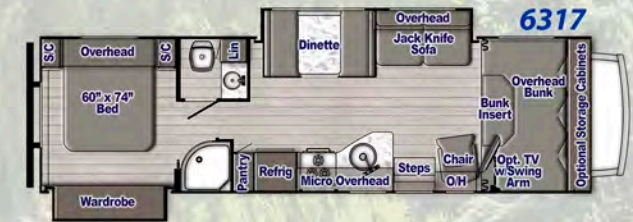

## The Perfect Fit For Your Family

Multi-Year Winner, RVIA Quality Circle Award

- A** Insulated rubber roof with "attic" space for A/C ducts
- B** Stiff, light welded square-tube aluminum frame
- C** A Z D E L Synthetic barrier can't absorb moisture; won't rot, mildew or delaminate like wood
- D** Insulated laminated floor system w/enclosed subfloor
- E** Steel **Cradle of Strength**® turns standard trusses into box-style "TUFF Trusses"