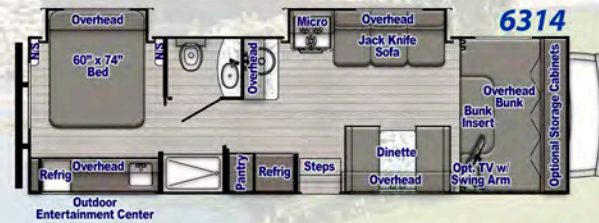

## The Perfect Fit For Your Family

Multi-Year Winner, RVIA Quality Circle Award

- A** Insulated rubber roof with "attic" space for A/C ducts
- B** Stiff, light welded square-tube aluminum frame
- C** A Z D E L Synthetic barrier can't absorb moisture; won't rot, mildew or delaminate like wood
- D** Insulated laminated floor system w/enclosed subfloor
- E** Steel **Cradle of Strength**® turns standard trusses into box-style "TUFF Trusses"