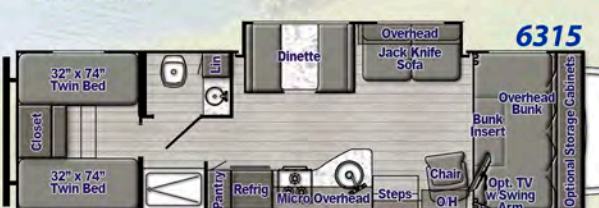

## The Perfect Fit For Your Family

Multi-Year Winner, RVIA Quality Circle Award

- A** Insulated rubber roof with "attic" space for A/C ducts
- B** Stiff, light welded square-tube aluminum frame
- C** A Z D E L Synthetic barrier can't absorb moisture; won't rot, mildew or delaminate like wood
- D** Insulated laminated floor system w/enclosed subfloor
- E** Steel **Cradle of Strength**® turns standard trusses into box-style "TUFF Trusses"