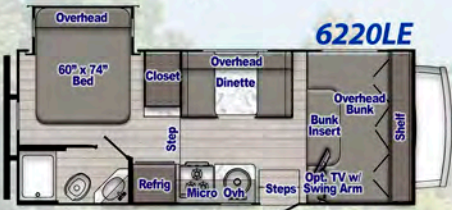

CONQUEST CLASS C LE SERIES

Multi-Year Winner, RVIA Quality Circle Award

LE Series Standard Features

1. **Chassis**
2. 12,500 GVWR Ford E-350
   - Premium-Rated 7.3L V-8 Engine 55 Gal. Fuel Tank
   - Power Door Locks & Power Windows
3. **Exterior**
4. EPDM Rubber Roof
   - Radius Tinted Windows w/Automotive Seals
   - Kitchen Window, Side Cabover Window
   - Basement Storage
   - Magnetic Door Holders for Outside Storage Doors
   - Undercoat Paint & Foam Gap Seal
   - Aluminum Running Boards
   - Rear Mud Flaps
   - Slide-Out Topper for Slide-Out (6220 only)
   - Welded Aluminum Perimeter Frame
   - Radius Roof
   - Laminated Steel Frame Floor w/Fiberglass Underbelly

1. **Power**
2. Auxiliary Battery
   - Converter w/Charger & Auto Changeover
   - Generator Prep
   - 30' Detachable Power Cord
   - Battery Disconnect Switch

1. **Heating & Cooling**
2. Cockpit In-Dash Air Conditioner/Heater
   - 25,000 BTU Furnace (18K BTU on 6200LE, 6220LE)

1. **Bath**
2. Power Bath Vent
   - Skydome in Shower
   - Retractable Shower Door

Appliances

- Tankless Gas Water Heater w/Bypass Valve & Control Panel
- 10.2 cu. ft. 12V Double Door Refrigerator/Freezer
- 3-Burner Range w/Oven & Lighted Vent Hood
- Microwave Oven
- Fire Extinguisher
- Carbon Monoxide & LP Leak Detectors

Electrical

- Solar Panel Prep
- Generator Control Switch & Hour Meter
- Cable TV Ready
- TV Antenna w/Amp Boost
- TV Hookups in Bedroom (n/a 6237LE)
- System Monitor Panel
- Overhead Reading Lights
- Satin Nickel Light Fixtures

Decor & Furnishings