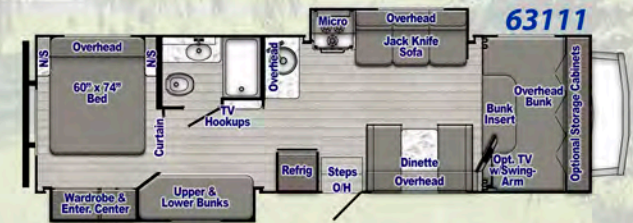

## The Perfect Fit For Your Family

Multi-Year Winner, RVIA Quality Circle Award

- A** Insulated rubber roof with "attic" space for A/C ducts
- B** Stiff, light welded square-tube aluminum frame
- C** A Z D E L Synthetic barrier can't absorb moisture; won't rot, mildew or delaminate like wood
- D** Insulated laminated floor system w/enclosed subfloor
- E** Steel **Cradle of Strength**® turns standard trusses into box-style "TUFF Trusses"