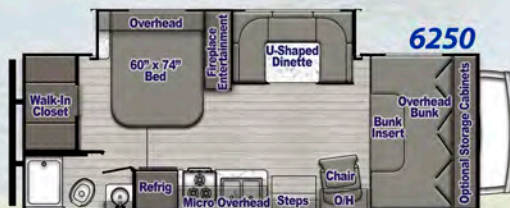

## The Perfect Fit For Your Family

Multi-Year Winner, RVIA Quality Circle Award

- A** Insulated rubber roof with "attic" space for A/C ducts
- B** Stiff, light welded square-tube aluminum frame
- C** A Z D E L Synthetic barrier can't absorb moisture; won't rot, mildew or delaminate like wood
- D** Insulated laminated floor system w/enclosed subfloor
- E** Steel **Cradle of Strength**® turns standard trusses into box-style "TUFF Trusses"