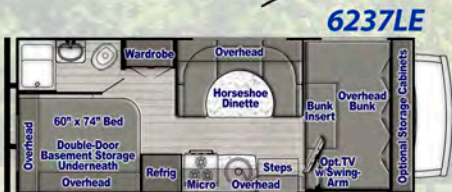

CONQUEST CLASS C LE SERIES

Multi-Year Winner, RVIA Quality Circle Award

LE Series Standard Features

1. **Chassis**
2. 12,500 GVWR Ford E-350
   - Premium-Rated 7.3L V-8 Engine 55 Gal. Fuel Tank
   - Power Door Locks & Power Windows
3. **Exterior**
4. EPDM Rubber Roof
   - Radius Tinted Windows w/Automotive Seals
   - Kitchen Window, Side Cabover Window
   - Basement Storage
   - Magnetic Door Holders for Outside Storage Doors
   - Undercoat Paint & Foam Gap Seal
   - Aluminum Running Boards
   - Rear Mud Flaps
   - Slide-Out Topper for Slide-Out (6220 only)
   - Welded Aluminum Perimeter Frame
   - Radius Roof
   - Laminated Steel Frame Floor w/Fiberglass Underbelly

1. **Power**
2. Auxiliary Battery
   - Converter w/Charger & Auto Changeover
   - Generator Prep
   - 30' Detachable Power Cord
   - Battery Disconnect Switch

1. **Heating & Cooling**
2. Cockpit In-Dash Air Conditioner/Heater
   - 25,000 BTU Furnace (18K BTU on 6200LE, 6220LE)

1. **Bath**
2. Power Bath Vent
   - Skydome in Shower
   - Retractable Shower Door

Appliances

- Tankless Gas Water Heater w/Bypass Valve & Control Panel
- 10.2 cu. ft. 12V Double Door Refrigerator/Freezer
- 3-Burner Range w/Oven & Lighted Vent Hood
- Microwave Oven
- Fire Extinguisher
- Carbon Monoxide & LP Leak Detectors

Electrical

- Solar Panel Prep
- Generator Control Switch & Hour Meter
- Cable TV Ready
- TV Antenna w/Amp Boost
- TV Hookups in Bedroom (n/a 6237LE)
- System Monitor Panel
- Overhead Reading Lights
- Satin Nickel Light Fixtures

Decor & Furnishings