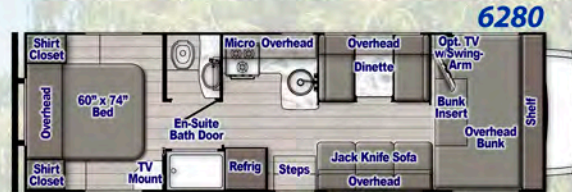

## The Perfect Fit For Your Family

Multi-Year Winner, RVIA Quality Circle Award

- A** Insulated rubber roof with "attic" space for A/C ducts
- B** Stiff, light welded square-tube aluminum frame
- C** A Z D E L Synthetic barrier can't absorb moisture; won't rot, mildew or delaminate like wood
- D** Insulated laminated floor system w/enclosed subfloor
- E** Steel **Cradle of Strength**® turns standard trusses into box-style "TUFF Trusses"