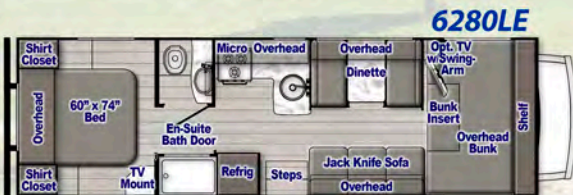

LE Series Specifications

Model	6200LE	6220LE	6237LE	6280LE
Length	21'6"	24'0"	24'0"	30'0"
Height (w/AC)	11'3"	11'3"	11'3"	11'3"
Interior Height	7'0"	7'1"	7'0"	6'11"
Width	100"	100"	100"	100"
GVWR (lbs)	12,500	12,500	12,500	12,500
Fresh Water (gal)	38	38	31	31
Grey Tank (gal)	38	38	31	38
Black Tank (gal)	24	24	31	31
Furnace (BTU)	18,000	18,000	25,000	25,000
Water Heater	Tankless	Tankless	Tankless	Tankless
LP Capacity	42 lbs	42 lbs	42 lbs	42 lbs

LE Series Luxury Package (incl., req.)

- 4.0 kW Enclosed Generator
- Electric Awning w/LED Lights
- 13,500 BTU Ducted Roof Air Conditioner
- AM/FM Radio w/Built-In Monitor & Back-Up Camera
- High Gloss White Fiberglass Sidewalls w/Azdel Substrate
- Upgraded LED Lighting inside & out
- Acrylic Grab Handle at Entry Door
- Tempered Glass Range Cover
- Friction Hinge Entry Door w/Shade
- Designer Graphics
- Ceiling Light Switch at Entry Door
- Vinyl Flooring throughout
- IRD Dual Battery Charging System
- Emergency Start Switch
- Deluxe Comfort Mattress
- Stainless Wheel Liners
- Outside Hot & Cold Shower
- Black Tank Flush